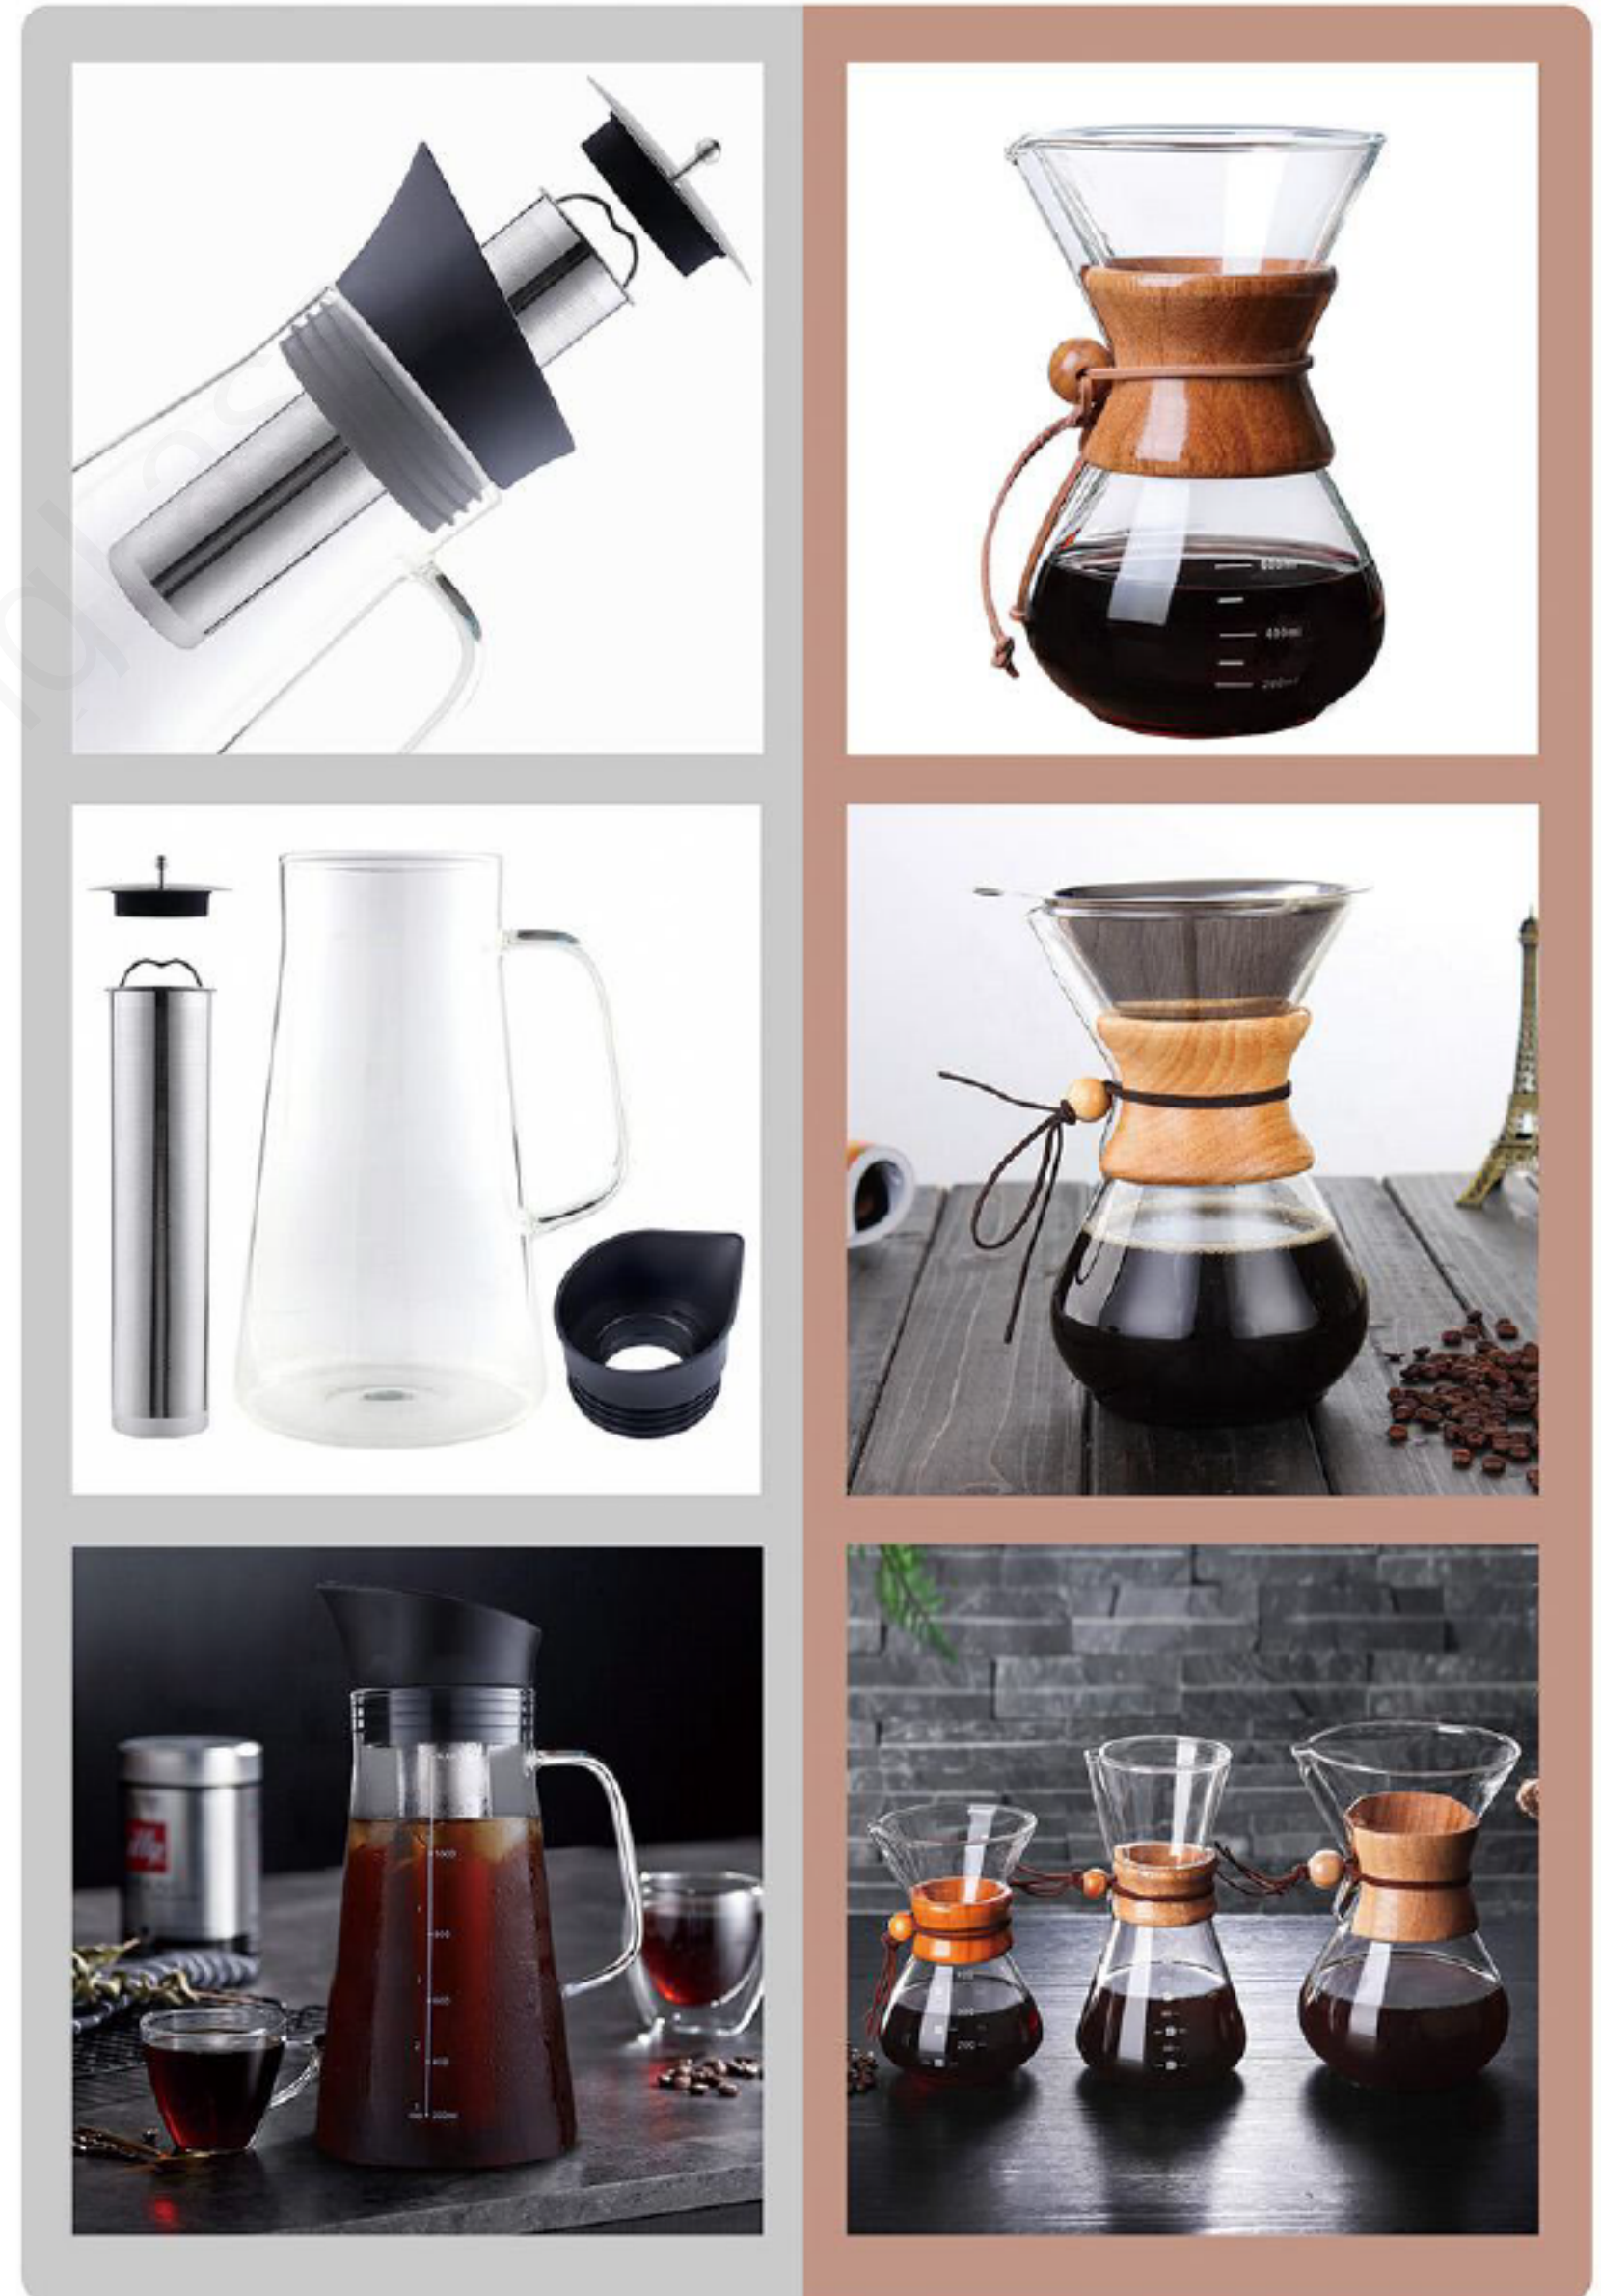

✔ 1125系列双层杯 1125 series double cup

✔ 7925系列双层杯 7925 series double cup

双层杯 Double wall glass cup

双层杯 Double wall glass cup

✓ 双层法压壶 Double Wall French Press

双层杯 Double wall glass cup

✓ 咖啡壶 Coffee maker

双层杯 Double wall glass cup